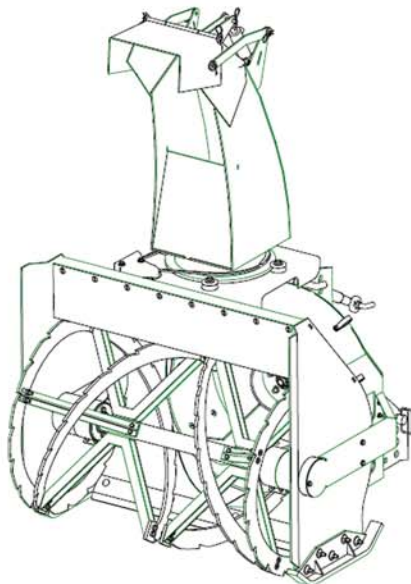

MB Companies, Inc. MSV - Multi Service Vehicle Attachment

High Capacity Snow Blower

Efficient

The MSV snow blower features dual direct drive hydraulic motors on the ribbon and a PTO driven impeller. The impeller housing is lined with 3/8" poly carbonate to protect the surface while increasing overall efficiency. The hydraulically driven ribbon eliminates high wear parts such as chains, gearboxes, and sprockets.

Safe

In the event of an impact, the impeller is protected by a shear pin in the PTO shaft and a pressure relief in the hydraulic system protects the ribbon.

Other Features

- Serrated ribbon cuts through and breaks-up hard packed and drifted snow.
- Two-stage design with hydraulically driven ribbon and PTO driven impeller.
- Standard width is 50 inches to fit most sidewalk applications. Other widths are available.
- Hydraulically controlled chute rotation and deflector.

1-800-558-5800 / sales@m-bco.com

www.m-bco.com

HIGH CAPACITY SNOWBLOWER

REQUIREMENTS:

- ◆ Three Point Hitch
- ◆ PTO 540 RPM
- ◆ One High Flow Hydraulic Circuit (20 GPM)
- ◆ Two Low Flow Hydraulic Circuits (2-5 GPM)

Optional Folding Loading Chute

MODEL	HDSB 50"	HDSB 72"
Width - A	50"	72"
Height	80.0" Chute Down 92.0" Chute Up	80.0" Chute Down 92.0" Chute Up
Length	53"	53"
Intake Height	43"	43"
Operating Weight	1400 lbs	1600 lbs
Impeller Diameter	29.0"	29.0"
Impeller Depth	12"	12"
Impeller Blades	4	4
Auger Diameter	32.0"	32.0"
Chute Discharge Rotation (Hydraulically Controlled)	195°	195°
Deflector Control	Hydraulic	Hydraulic
Throw Distance	Up to 50 ft	Up to 50 ft
Cutting Edge (Bolt on)	.5 x 4.0"	.5 x 4.0"
Tons Per Hour	700 Tons	700 Tons