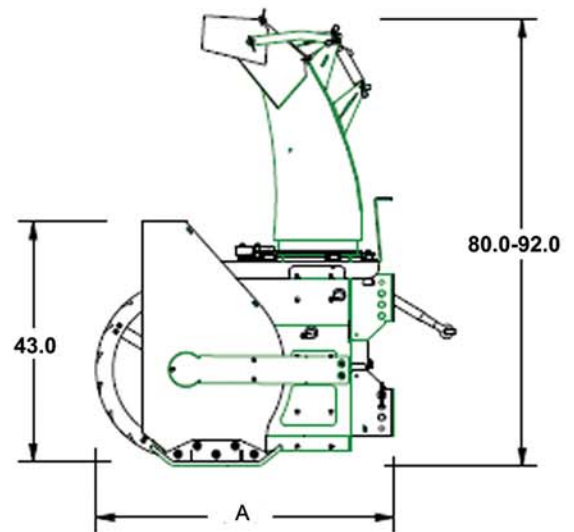

Safe

In the event of an impact, the impeller is protected by a shear pin in the PTO shaft and a pressure relief in the hydraulic system protects the ribbon.

Other Features

- Serrated ribbon cuts through and breaks-up hard packed and drifted snow.
- Two-stage design with hydraulically driven ribbon and PTO driven impeller.
- Standard width is 50 inches to fit most sidewalk applications. Other widths are available.
- Hydraulically controlled chute rotation and deflector.

1-800-558-5800 / sales@m-bco.com

www.m-bco.com

HIGH CAPACITY SNOWBLOWER

REQUIREMENTS:

- ◆ Three Point Hitch
- ◆ PTO 540 RPM
- ◆ One High Flow Hydraulic Circuit (20 GPM)
- ◆ Two Low Flow Hydraulic Circuits (2-5 GPM)

Optional Folding Loading Chute

MODEL	HDSB 50"	HDSB 72"
Width - A	50"	72"
Height	80.0" Chute Down 92.0" Chute Up	80.0" Chute Down 92.0" Chute Up
Length	53"	53"
Intake Height	43"	43"
Operating Weight	1400 lbs	1600 lbs
Impeller Diameter	29.0"	29.0"
Impeller Depth	12"	12"
Impeller Blades	4	4
Auger Diameter	32.0"	32.0"
Chute Discharge Rotation (Hydraulically Controlled)	195°	195°
Deflector Control	Hydraulic	Hydraulic
Throw Distance	Up to 50 ft	Up to 50 ft
Cutting Edge (Bolt on)	.5 x 4.0"	.5 x 4.0"
Tons Per Hour	700 Tons	700 Tons