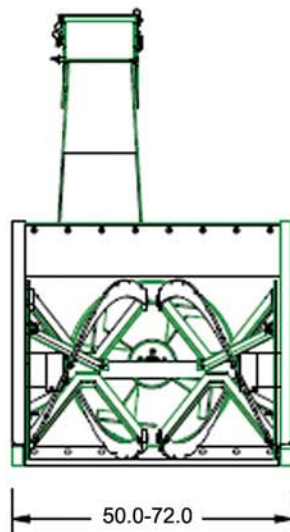

Safe

In the event of an impact, the impeller is protected by a shear pin in the PTO shaft and a pressure relief in the hydraulic system protects the ribbon.

Other Features

- Serrated ribbon cuts through and breaks-up hard packed and drifted snow.
- Two-stage design with hydraulically driven ribbon and PTO driven impeller.
- Standard width is 50 inches to fit most sidewalk applications. Other widths are available.
- Hydraulically controlled chute rotation and deflector.

1-800-558-5800 / sales@m-bco.com

www.m-bco.com

HIGH CAPACITY SNOWBLOWER

REQUIREMENTS:

- ◆ Three Point Hitch
- ◆ PTO 540 RPM
- ◆ One High Flow Hydraulic Circuit (20 GPM)
- ◆ Two Low Flow Hydraulic Circuits (2-5 GPM)

Optional Folding Loading Chute

MODEL	HDSB 50"	HDSB 72"
Width - A	50"	72"
Height	80.0" Chute Down 92.0" Chute Up	80.0" Chute Down 92.0" Chute Up
Length	53"	53"
Intake Height	43"	43"
Operating Weight	1400 lbs	1600 lbs
Impeller Diameter	29.0"	29.0"
Impeller Depth	12"	12"
Impeller Blades	4	4
Auger Diameter	32.0"	32.0"
Chute Discharge Rotation (Hydraulically Controlled)	195°	195°
Deflector Control	Hydraulic	Hydraulic
Throw Distance	Up to 50 ft	Up to 50 ft
Cutting Edge (Bolt on)	.5 x 4.0"	.5 x 4.0"
Tons Per Hour	700 Tons	700 Tons